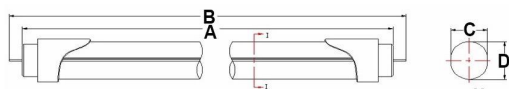

Length	A (mm)	B (mm)	C (mm)	D (mm)
2FT	588	603	26	32
4FT	1198	1213	26	32
5FT	1498	1514	26	32

Application

- ★ Corridors, stairways , parking garages .
- ★ Industry, warehouses
- ★ Building , office , home , school .
- ★ Supermarkets and department stores , shops, etc.
- ★ Outdoor application only with suitable luminaries or housing .