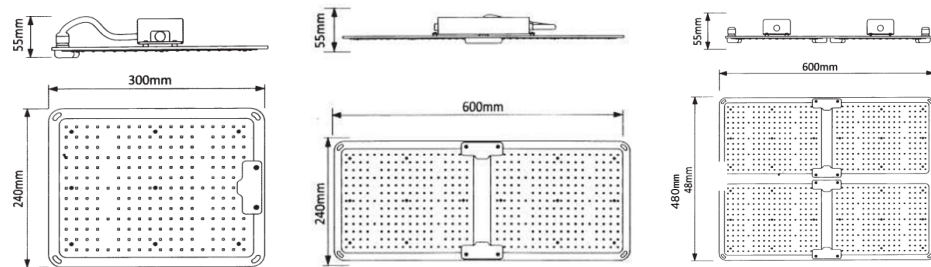

Dimension

Model: SSF-L1000

Model: SSF-L2000

Model: SSF-L4000

The symbol on the material, accessories or packaging indicates that this product may not be discarded as household waste. By disposing of the equipment in the proper way, you will be helpful to prevent possible risks to the environment and public health, which might be caused by improper handling of the discarded equipment.

Recycling of materials contributes to the conservation of natural resources. Therefore, please do not dispose of your old electronics and electrical appliances via household waste.

SUNSHINE FARM MRE

Free user support

- No sure how to use the product
- Not satisfied with the products
- Received a damaged product
- Accessories Missing

.....

Contact us through your order

Your shopping experience is much important to us. we'd like invite you to take a moment and share your experience with others. Your voice will help us improve and encourage our staff.