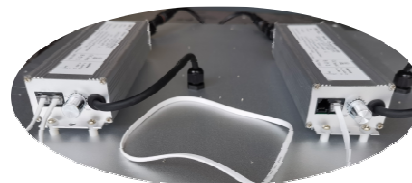

1

Installation

1. Attach the 4 clips on the wire hangers onto corresponding 4 holes on the edge of the panel.

3. Hang up the light onto the grow tent and then adjust an appropriate height.

2. Clip the Karabiner onto adjustable rope hanger.

4.1 Multiple host RJ11 ports are wired together. 4.2 Turn off the host knob switch that needs to be controlled. 4.3 Any lamp can be selected to control the normal adjustment of the host.

GROUP LIGHT CONNECTION DIMMING