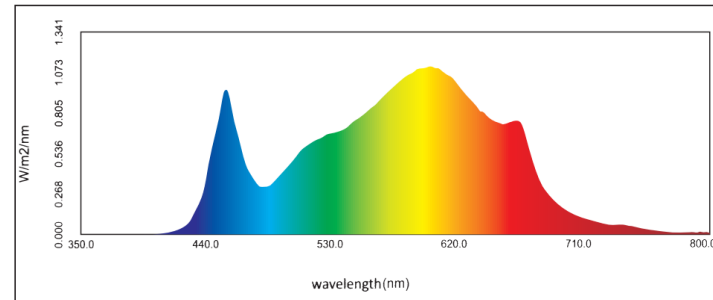

Full Spectrum