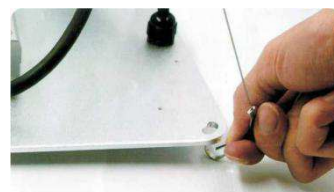

What's Included

- 1 x Safe LED grow light full spectrum
- 1 x Power cord
- 1 x Hanging kit
- 1 x Rope hanger
- 1 x Hygrometer
- 1 x Dimmable Function button
- 1 x Goggles
- 1x Network cable

Suggest Hanging Distance & Lighting Time

1

Installation

1. Attach the 4 clips on the wire hangers onto corresponding 4 holes on the edge of the panel.

3. Hang up the light onto the grow tent and then adjust an appropriate height.

2. Clip the Karabiner onto adjustable rope hanger.